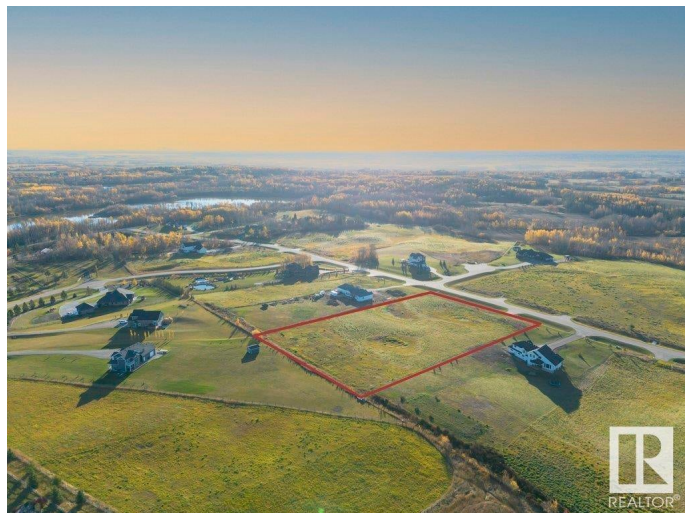

Courtesy Of Cathy Nguyen Of Liv Real Estate

$289,900 - 31 53524 Rge Road 275, Rural Parkland County

MLS® #E4410966

$289,900

0 Bedroom, 0.00 Bathroom,
Rural on 3.66 Acres

Muir Lake Heights, Rural Parkland County, AB

Endless opportunities awaits you on the largest lot that provides the best value in Muir Lake Heights! Build your custom dream home here! Discover the perfect canvas for your dream home on this stunning 3.66-acre lot in the highly sought-after Cornerstone Estates, just moments away from the serene Muir Lake. This expansive property offers the ideal blend of a blank canvas and community, with plenty of space to create your own oasis. Imagine waking up to the sounds of nature, enjoying peaceful walks around the nearby lake, and having ample room for outdoor activities. Whether you envision a cozy retreat or a grand estate, this lot provides the freedom to bring your vision to life. With less than a 15 min drive to Spruce Grove and Stony Plain, get the best of both worlds - enjoy the quiet rural life with city amenities nearby. Build plans for a gorgeous 1800+ sqft bungalow are available!

Essential Information

MLS® #	E4410966
Price	$289,900
Bathrooms	0.00
Acres	3.66
Type	Rural